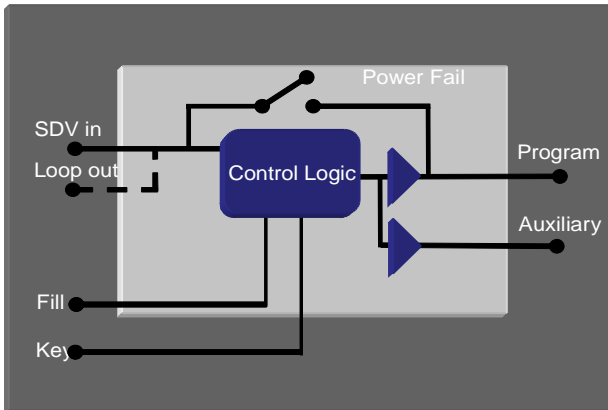

KEY200

Down Stream Keyer / Mixer

INSERTERS

SWITCHES

CONVERSION

KEYERS

MIXERS

Full 10 bit digital keying

A-B mix and cut

Fade to black operation

Power-fail bypass

Simple GPI control

The KEY200 module can be used for keying graphics onto serial digital video, with control over cuts and fades. Internal processing is done to 12 bit resolution ensuring the highest quality of picture. It's compact size allows multiple modules in a 1U frame, making it ideal for multi-level keying applications. It can also operate as a simple A-B mixer allowing cuts and fades between two sources. The KEY200 is transparent to embedded audio and VBI signals. It is part of our Series 200 interface range, enabling the keyer to be mixed with other cards, such as the AMX202 digital audio mixer, giving greater flexibility.

1. **Inputs:** 3 x SDV in (Program, Key, and Foreground/Fill)
   Serial Digital Video (270Mb/s) to EBU Tech. 3267-E (SMPTE259M)
2. **Outputs:** Program (PGM) out. (Power bypass relay connects SDV in to PGM out)
   Second output is set by link to be loop of input (LOOP) or another program out (AUX)
   Serial Digital Video (270Mb/s) to EBU Tech. 3267-E (SMPTE259M)
3. **Control:** Dip switch allows setting of: Mix / Key mode; bypass (takes graphic off air); set output to black; set foreground to black (enables Fade to Black)
   Links on the module allow: Manual / Auto standard detect; manual setting to 525 / 625
   GPI control allows external fade up/down, with tally output.
   RS232/422 control is optional (requires CPU card, contact Microvideo for details).
4. **Physical:** Eurocard size module for mounting in our 1U or 3U frames.
5. **Power usage:** 5W.
6. **Frames:** Up to 6 modules will fit in a Microvideo 1U frame and 14 in a 3U frame.
7. **Ordering:**

KEY200	Down stream keyer/mixer
FR1U-20	1U rack mounting frame for series 200 cards (dual PSU)
FR3U-10	3U rack mounting frame for series 200 cards (single PSU)
FR3U-20	3U rack mounting frame for series 200 cards (dual PSU)
-CB	Control Bus wiring for 3U frame

MicroVideo

Copley Hill Farm
Babraham
Cambridge
England, CB22 3GN
t: +44 (0) 1223 834119
f: +44 (0) 1223 834471
w: www.microvideo.co.uk