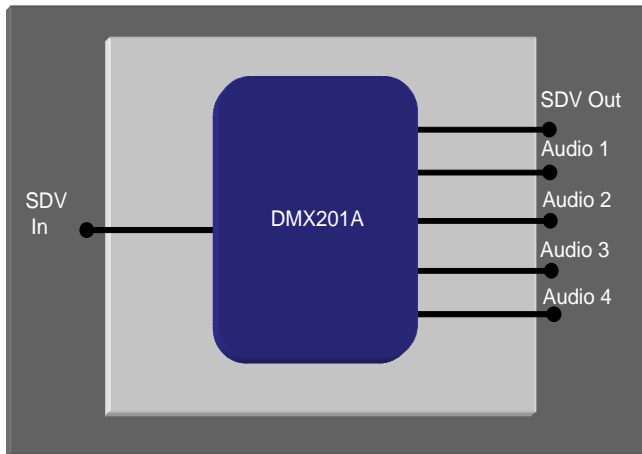

DMX201A

De-multiplexer for embedded audio

INSERTERS

SWITCHES

CONVERSION

KEYERS

MIXERS

Extracts embedded audio from SDI

Four channels (line level) out

Ideal for monitoring

Power fail bypass relay

The Microvideo DMX201A module extracts audio that has been embedded into Serial Digital Video (270Mb/s), conforming to SMPTE272M-A. It produces four channels of analogue audio at balanced line level and can extract from any of the four audio groups.

The DMX201A is part of our Series 200 range of products. These can be mounted in a 1U or 3U frame. All the modules in the Series 200 range are eurocard size and plug into the front of the frame for easy access.

MIXERS

- Inputs:** Serial digital (270Mb/s) with reclocked loop through to EBU Tech 3267-E and SMPTE 259M containing embedded audio to SMPTE 272M-A.
- Outputs:** SDI: Active loop through (with power fail relay bypass) output on BNC.
Audio: Four channels of balanced analogue audio at standard line level (0dBm = 18dB of full scale). All on a single 15 way D-Type. Precision adjustment of level for individual channels on the board.
- Control:** DIP switches Select which group is extracted from.
Select channels (1 & 2 or 3 & 4) to convert to analogue for monitoring.
LEDs indicate SDV input presence.
Presence of embedded audio on SDV.
- Physical:** Eurocard size module for mounting in our 1U or 3U frames.
- Power usage:** 8W
- Frames:** Up to 6 modules will fit in a Microvideo 1U frame and 15 in a 3U frame.
- Ordering:**
- | | |
|---------|--|
| DMX201A | De-multiplexer module for AES/EBU digital audio |
| FR1U-20 | 1U rack mounting frame for series 200 cards (dual PSU) |
| FR3U-10 | 3U rack mounting frame for series 200 cards (single PSU) |
| FR3U-20 | 3U rack mounting frame for series 200 cards (dual PSU) |