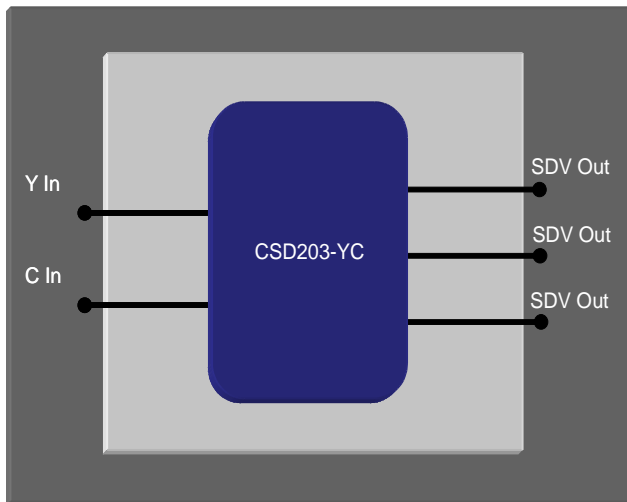

CSD203-YC

Analogue Y/C to SDI converter

INSERTERS

SWITCHES

CONVERSION

KEYERS

MIXERS

High performance conversion

Adaptive comb filter decoding

Minimal conversion delay

Auto PAL/NTSC detection

This module converts analogue PAL or NTSC video to 270 Mb/s component serial digital video. The input to the board may be a composite or separate luminance and chroma (Y/C) signal. The input is sampled at 13.5 MHz to 10 bit resolution. When in composite mode the PAL/NTSC decoder utilises a fully digital comb decoder process. The board can automatically switch between PAL and NTSC. In the absence of an analogue input the board will free run generating a valid digital black. The CSD203-YC is a very compact eurocard size board allowing up to 6 modules in a 1U rack, making it ideal for multi-channel applications.

MIXERS

Inputs:	Analogue composite (PAL/NTSC) or Y/C. Input levels - 0.7V (100IRE) video, 0.3V (40IRE) sync. Input present LED.
Outputs:	3 x 270Mb/s serial digital to EBU Tech. 3267-E, (SMPTE 259M). (Option of four SDV outputs if required).
Control:	Switch between Y/C or composite operation. Automatic standard (PAL /NTSC) select can be disabled. Horizontal Position Adjustment by $\pm 1\mu\text{s}$ in 150nS steps.
Specification:	The composite signal is digitised to 10 bit resolution. A 3 line adaptive comb decoder is used to decode the composite signal.
Physical:	Eurocard size module for mounting in our 1U or 3U frames.
Power usage:	6W
Frames:	Up to 6 modules will fit in a Microvideo 1U frame and 15 in a 3U frame.
Ordering:	CSD203-YC Analogue Y/C to SDI (270Mb/s) converter FR1U-20 1U rack mounting frame for series 200 cards (dual PSU) FR3U-10 3U rack mounting frame for series 200 cards (single PSU) FR3U-20 3U rack mounting frame for series 200 cards (dual PSU) -CB Control Bus wiring for 3U frame