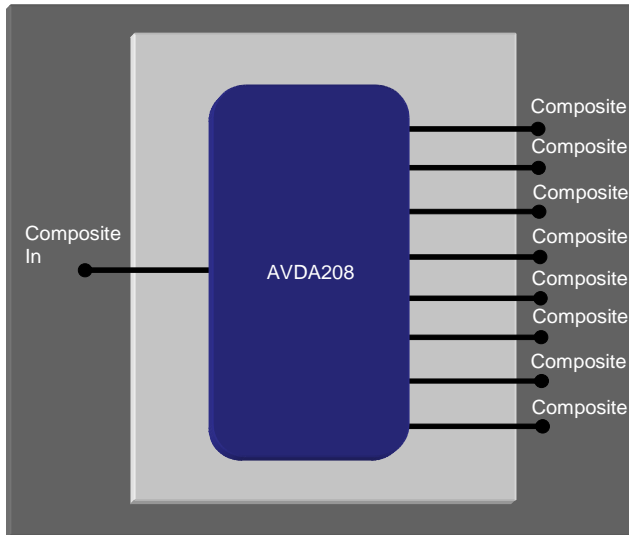

AVDA200 series

Analogue Video Distribution Amplifiers

INSERTERS

SWITCHES

CONVERSION

KEYERS

MIXERS

Four or eight outputs

Wide bandwidth and good CMRR

Adjustment of gain and equalisation

0 to 450m cable equalisation

As part of the Series 200 range, Microvideo offer basic distribution amp modules. The AVA204 module has 4 outputs and the AVDA208 has 8 outputs. Both versions are able to equalise cable up to 450m. These cards are part of the Series 200 and can be mixed in our 1U or 3U frames with other cards in the range.

MIXERS

Inputs:	Impedance High impedance bridging 75 termination Return loss >46dB to 5.5MHz Common mode signal level 4V max pk to pk CMMR >60dB to 15kHz, >40dB @ 5MHz Signal level 1V peak to peak
Outputs:	Impedance 75 \pm 1% Return loss >46dB to 5.5MHz Isolation >70dB to 5.5MHz DC superimposed <20mV Electrical length 11nS EQ set to 0m, 7nS EQ set to 150m Consistency Typically <0.5nS Signal level 1V peak to peak
Performance:	Gain range \pm 3dB Frequency response \pm 0.1dB to 20MHz, \pm 0.25dB to 30MHz, -1dB @ 50MHz Pulse to bar ratio <0.2%K, Bar slope <0.2%K, Pulse slope <0.2%K Y/C gain inequality <0.5%, Y/C delay inequality <1nS Differential gain <0.1% (12.5-87.5% APL) Differential phase <0.1 (12.5-87.5% APL)
Physical:	Eurocard size module for mounting in our 1U or 3U frames.
Power usage:	<1W.
Frames:	Up to 6 modules will fit in a Microvideo 1U frame and 15 in a 3U frame. They may be mixed with other Microvideo Series 200 boards in the same frame.
Ordering:	AVDA204 Analogue Video DA module, equalising, 4 outputs AVDA208 Analogue Video DA module, equalising, 8 outputs FR1U-20 1U rack mounting frame for series 200 cards (dual PSU) FR3U-10 3U rack mounting frame for series 200 cards (single PSU) FR3U-20 3U rack mounting frame for series 200 cards (dual PSU)